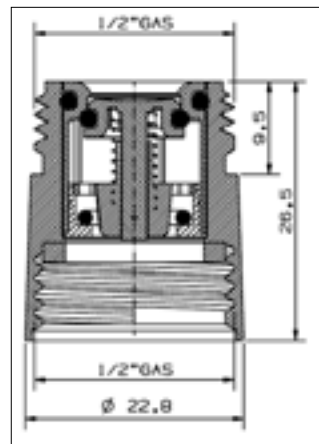

RACCORDI - CONNECTORS

1/2" GAS

3/8" GAS

EBF

EBF15

EBF15

CONNECTOR

+

FLOW REGULATOR
3-4-5-6-7-8-9-10-11
12-13-15 (L/MIN)

CONNECTOR

+

CHECK VALVE
WHITH FLOW REGULATOR (*)
5-6-7-8-9 (L/MIN)

CONNECTOR

+

CHECK VALVE
WHITH FLOW REGULATOR (*)
5-6-7-8-9 (L/MIN)

FLESSIBILE / DOCCIA
HOSE / SHOWER

RUBINETTO / FLESSIBILE
FAUCET / HOSE

FLESSIBILE / DOCCIA
HOSE / SHOWER

RUBINETTO / FLESSIBILE
FAUCET / HOSE

FLESSIBILE / DOCCIA
HOSE / SHOWER

FLESSIBILE / DOCCIA
HOSE / SHOWER

(*) LA VALVOLA PUÒ ESSERE FORNITA SENZA
LIMITATORE DI FLUSSO.
(*) CHECK VALVE CAN BE SUPPLIED WITHOUT
FLOW REGULATOR.