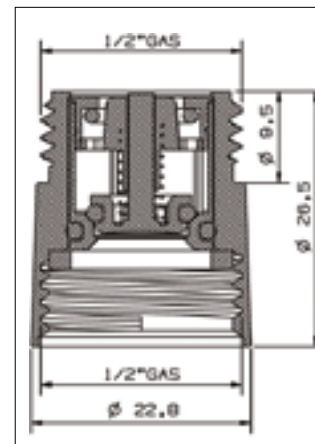

RACCORDI - CONNECTORS

1/2" GAS

3/8" GAS

EBF

EBF15

EBF15

CONNECTOR

+

FLOW REGULATOR
3-4-5-6-7-8-9-10-11
12-13-15 (L/MIN)

CONNECTOR

+

CHECK VALVE
WHITH FLOW REGULATOR (*)
5-6-7-8-9 (L/MIN)

CONNECTOR

+

CHECK VALVE
WHITH FLOW REGULATOR (*)
5-6-7-8-9 (L/MIN)

FLESSIBILE / DOCCIA
HOSE / SHOWER

RUBINETTO / FLESSIBILE
FAUCET / HOSE

FLESSIBILE / DOCCIA
HOSE / SHOWER

RUBINETTO / FLESSIBILE
FAUCET / HOSE

FLESSIBILE / DOCCIA
HOSE / SHOWER

FLESSIBILE / DOCCIA
HOSE / SHOWER

(*) LA VALVOLA PUÒ ESSERE FORNITA SENZA
LIMITATORE DI FLUSSO.
(*) CHECK VALVE CAN BE SUPPLIED WITHOUT
FLOW REGULATOR.