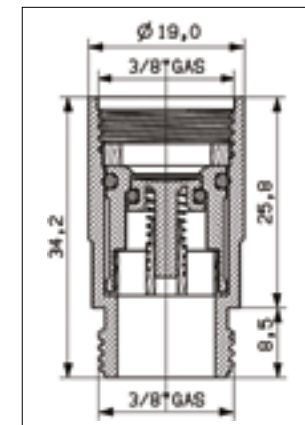

FLOW REGULATOR
3-4-5-6-7-8-9-10-11
12-13-15 (L/MIN)

CONNECTOR

+

CHECK VALVE
WHITH FLOW REGULATOR (*)
5-6-7-8-9 (L/MIN)

CONNECTOR

+

CHECK VALVE
WHITH FLOW REGULATOR (*)
5-6-7-8-9 (L/MIN)

FLESSIBILE / DOCCIA
HOSE / SHOWER

RUBINETTO / FLESSIBILE
FAUCET / HOSE

FLESSIBILE / DOCCIA
HOSE / SHOWER

RUBINETTO / FLESSIBILE
FAUCET / HOSE

FLESSIBILE / DOCCIA
HOSE / SHOWER

FLESSIBILE / DOCCIA
HOSE / SHOWER

(*) LA VALVOLA PUÒ ESSERE FORNITA SENZA
LIMITATORE DI FLUSSO.
(*) CHECK VALVE CAN BE SUPPLIED WITHOUT
FLOW REGULATOR.