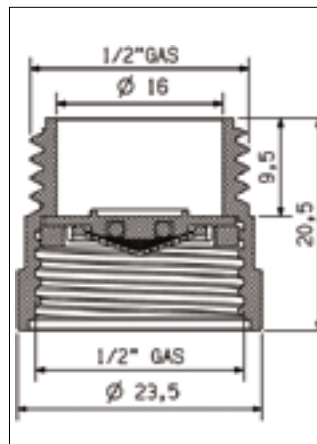

RACCORDI - CONNECTORS

1/2" GAS

3/8" GAS

EBF

EBF15

EBF15

CONNECTOR

+

FLOW REGULATOR
3-4-5-6-7-8-9-10-11
12-13-15 (L/MIN)

CONNECTOR

+

CHECK VALVE
WHITH FLOW REGULATOR (*)
5-6-7-8-9 (L/MIN)

CONNECTOR

+

CHECK VALVE
WHITH FLOW REGULATOR (*)
5-6-7-8-9 (L/MIN)

FLESSIBILE / DOCCIA
HOSE / SHOWER

RUBINETTO / FLESSIBILE
FAUCET / HOSE

FLESSIBILE / DOCCIA
HOSE / SHOWER

RUBINETTO / FLESSIBILE
FAUCET / HOSE

FLESSIBILE / DOCCIA
HOSE / SHOWER

FLESSIBILE / DOCCIA
HOSE / SHOWER

(*) LA VALVOLA PUÒ ESSERE FORNITA SENZA
LIMITATORE DI FLUSSO.
(*) CHECK VALVE CAN BE SUPPLIED WITHOUT
FLOW REGULATOR.