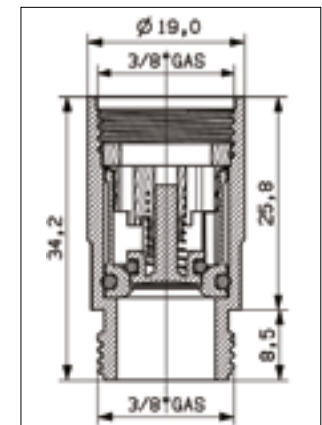

FLOW REGULATOR
3-4-5-6-7-8-9-10-11
12-13-15 (L/MIN)

CONNECTOR

+

CHECK VALVE
WHITH FLOW REGULATOR (*)
5-6-7-8-9 (L/MIN)

CONNECTOR

+

CHECK VALVE
WHITH FLOW REGULATOR (*)
5-6-7-8-9 (L/MIN)

FLESSIBILE / DOCCIA
HOSE / SHOWER

RUBINETTO / FLESSIBILE
FAUCET / HOSE

FLESSIBILE / DOCCIA
HOSE / SHOWER

RUBINETTO / FLESSIBILE
FAUCET / HOSE

FLESSIBILE / DOCCIA
HOSE / SHOWER

FLESSIBILE / DOCCIA
HOSE / SHOWER

(*) LA VALVOLA PUÒ ESSERE FORNITA SENZA
LIMITATORE DI FLUSSO.
(*) CHECK VALVE CAN BE SUPPLIED WITHOUT
FLOW REGULATOR.