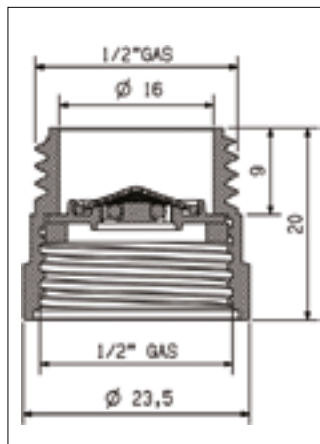

RACCORDI - CONNECTORS

1/2" GAS

3/8" GAS

EBF

EBF15

EBF15

CONNECTOR

+

FLOW REGULATOR
3-4-5-6-7-8-9-10-11
12-13-15 (L/MIN)

CONNECTOR

+

CHECK VALVE
WHITH FLOW REGULATOR (*)
5-6-7-8-9 (L/MIN)

CONNECTOR

+

CHECK VALVE
WHITH FLOW REGULATOR (*)
5-6-7-8-9 (L/MIN)

FLESSIBILE / DOCCIA
HOSE / SHOWER

RUBINETTO / FLESSIBILE
FAUCET / HOSE

FLESSIBILE / DOCCIA
HOSE / SHOWER

RUBINETTO / FLESSIBILE
FAUCET / HOSE

FLESSIBILE / DOCCIA
HOSE / SHOWER

FLESSIBILE / DOCCIA
HOSE / SHOWER

(*) LA VALVOLA PUÒ ESSERE FORNITA SENZA
LIMITATORE DI FLUSSO.
(*) CHECK VALVE CAN BE SUPPLIED WITHOUT
FLOW REGULATOR.