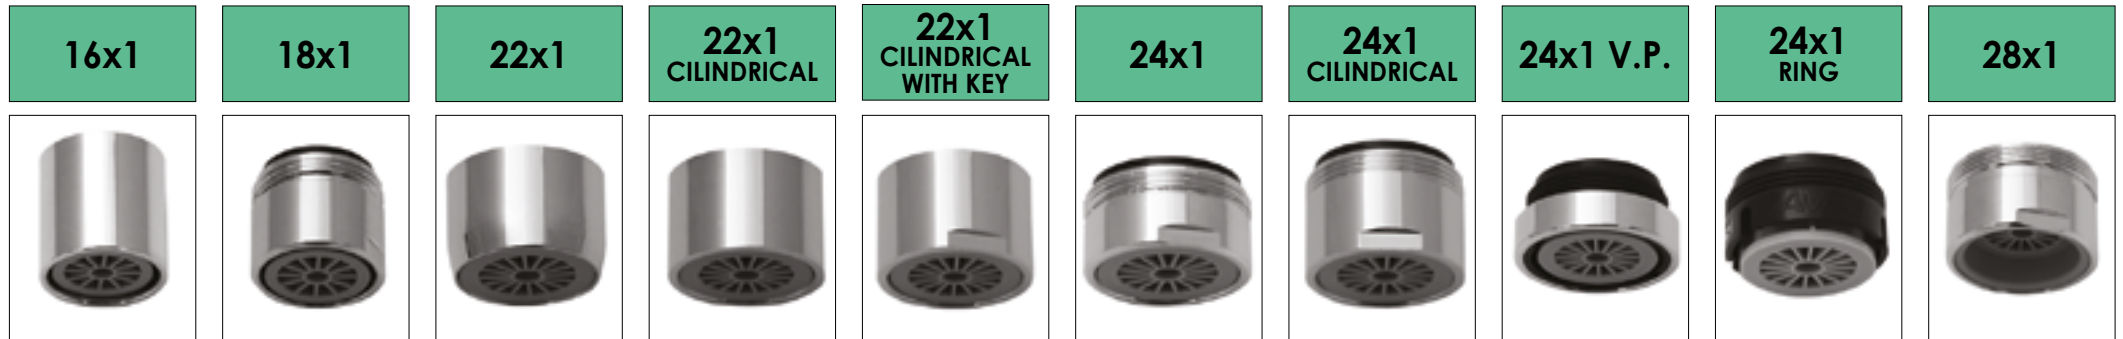

ROMPIGETTO RG - RG FLOW STRAIGHTENERS

RG

BP

ROMPIGETTO BP (BASSA PRESSIONE) - BP FLOW STRAIGHTENERS (LOW PRESSURE)