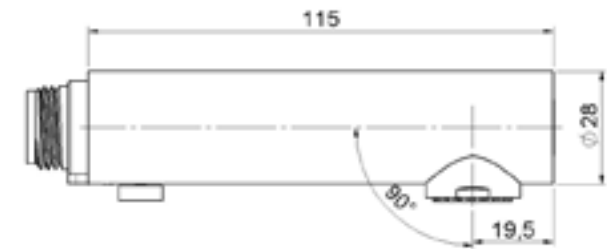

# MICROEVO INOX

7

5

3

1

+AV14

connessione magnetica  
magnetic connection

DUAL JET