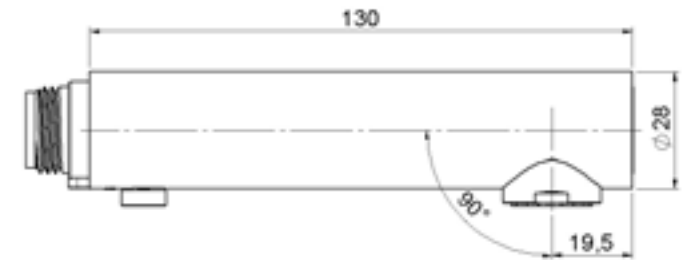

# MICROEVO INOX

7

5

3

1

+AV14

connessione magnetica  
magnetic connection

DUAL JET