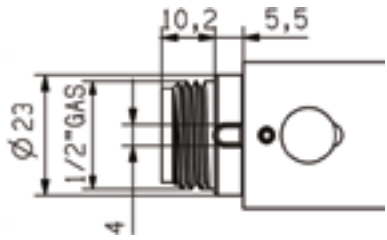

# MICROEVO INOX

7

5

3

1

+AV14

connessione magnetica  
magnetic connection

DUAL JET