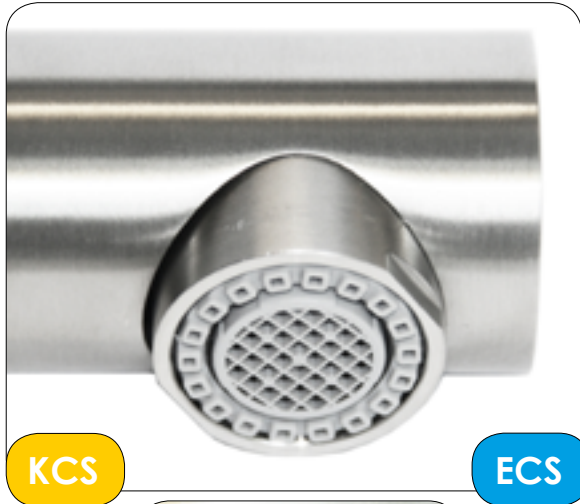

# MICROEVO INOX

7

5

3

1

+AV14

connessione magnetica  
magnetic connection

DUAL JET