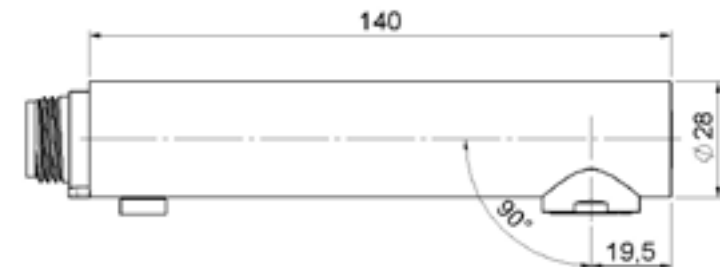

# MICROEVO INOX

7

5

3

1

+AV14

connessione magnetica  
magnetic connection

DUAL JET