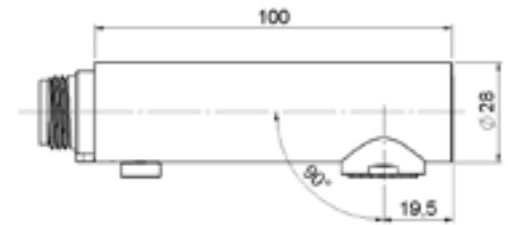

# MICROEVO INOX

7

5

3

1

+AV14

connessione magnetica  
magnetic connection

DUAL JET