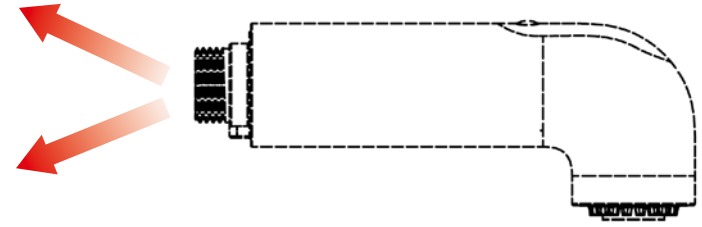

TONDA

RECTA

WATERWAY with
CENTERING TEETH

WATERWAY
ANTI-TWISTED

PULL OUT

KCS

FACEPLATE SELECTION

18 holes	Medium Jet	
18 holes	Medium Jet	ECS

SIDESPRAW

FACEPLATE SELECTION

24 holes	Soft Jet	
18 holes	Medium Jet	
18 holes	Medium Jet	ECS
18 holes	Strong Jet	