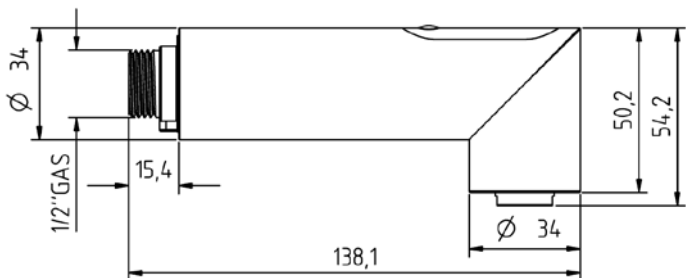

TONDA

RECTA

WATERWAY with
CENTERING TEETH

WATERWAY
ANTI-TWISTED

PULL OUT

KCS

FACEPLATE SELECTION

18 holes	Medium Jet	
18 holes	Medium Jet	ECS

SIDESPRAW

FACEPLATE SELECTION

24 holes	Soft Jet	
18 holes	Medium Jet	
18 holes	Medium Jet	ECS
18 holes	Strong Jet	