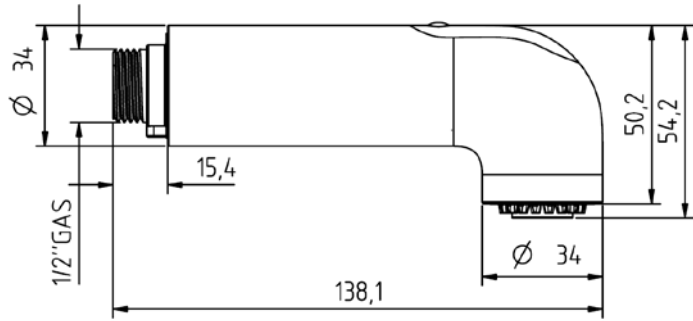

TONDA

RECTA

WATERWAY with
CENTERING TEETH

WATERWAY
ANTI-TWISTED

PULL OUT

KCS

FACEPLATE SELECTION

18 holes	Medium Jet	
18 holes	Medium Jet	ECS

SIDESPRAW

FACEPLATE SELECTION

24 holes	Soft Jet	
18 holes	Medium Jet	
18 holes	Medium Jet	ECS
18 holes	Strong Jet	