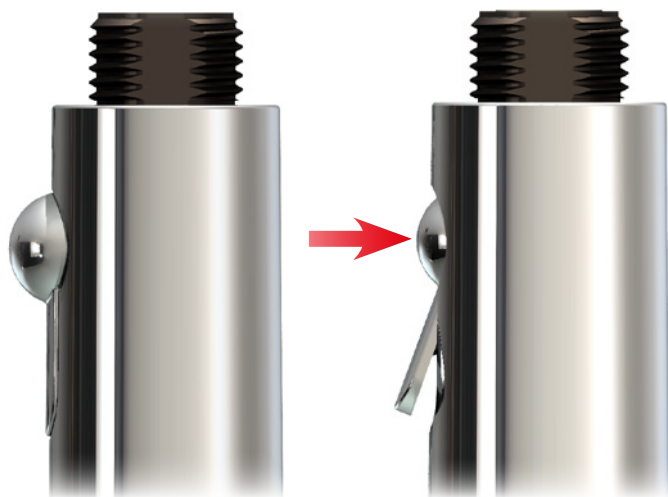

# MEDIA and MEDIA PLUS

DUAL JET

MEDIA

MEDIA PLUS

**DEVIAZIONE CON PULSANTE BASCULANTE**  
BALANCING DIVERTER SYSTEM

AERATOR JET

SPRAY JET

BLACK

CHROMED

KCS

ECS

KCS

**DIMENSIONI - DIMENSIONS**