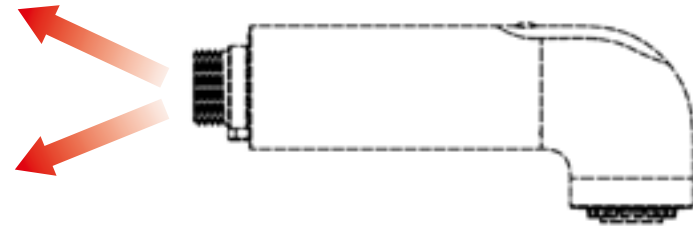

SIGNUM

TONDA

RECTA

ATTACCO CON DENTE DI CENTRAGGIO

WATERWAY with CENTERING TEETH

TERMINALE ANTI-TORSIONE

ANTI-TWISTING WATERWAY

PULL OUT

KCS

SIDESPRAV

DISCHI DISPONIBILI - FACEPLATE SELECTION

18 holes	Medium Jet	
18 holes	Medium Jet	ECS

DISCHI DISPONIBILI - FACEPLATE SELECTION

24 holes	Soft Jet	
18 holes	Medium Jet	
18 holes	Medium Jet	ECS
18 holes	Strong Jet	