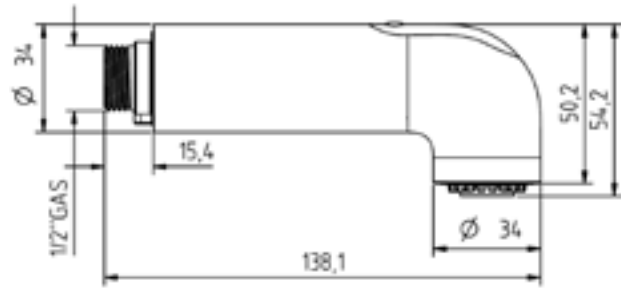

SIGNUM

TONDA

RECTA

ATTACCO CON DENTE DI CENTRAGGIO

WATERWAY with CENTERING TEETH

TERMINALE ANTI-TORSIONE

ANTI-TWISTING WATERWAY

PULL OUT

KCS

SIDESPRAV

DISCHI DISPONIBILI - FACEPLATE SELECTION

18 holes	Medium Jet	
18 holes	Medium Jet	ECS

DISCHI DISPONIBILI - FACEPLATE SELECTION

24 holes	Soft Jet	
18 holes	Medium Jet	
18 holes	Medium Jet	ECS
18 holes	Strong Jet	