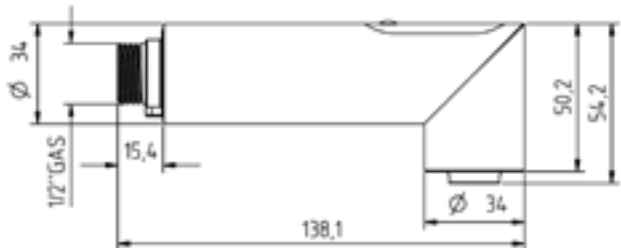

SIGNUM

TONDA

RECTA

ATTACCO CON DENTE DI CENTRAGGIO

WATERWAY with CENTERING TEETH

TERMINALE ANTI-TORSIONE

ANTI-TWISTING WATERWAY

PULL OUT

KCS

SIDESPRAV

DISCHI DISPONIBILI - FACEPLATE SELECTION

18 holes	Medium Jet	
18 holes	Medium Jet	ECS

DISCHI DISPONIBILI - FACEPLATE SELECTION

24 holes	Soft Jet	
18 holes	Medium Jet	
18 holes	Medium Jet	ECS
18 holes	Strong Jet	